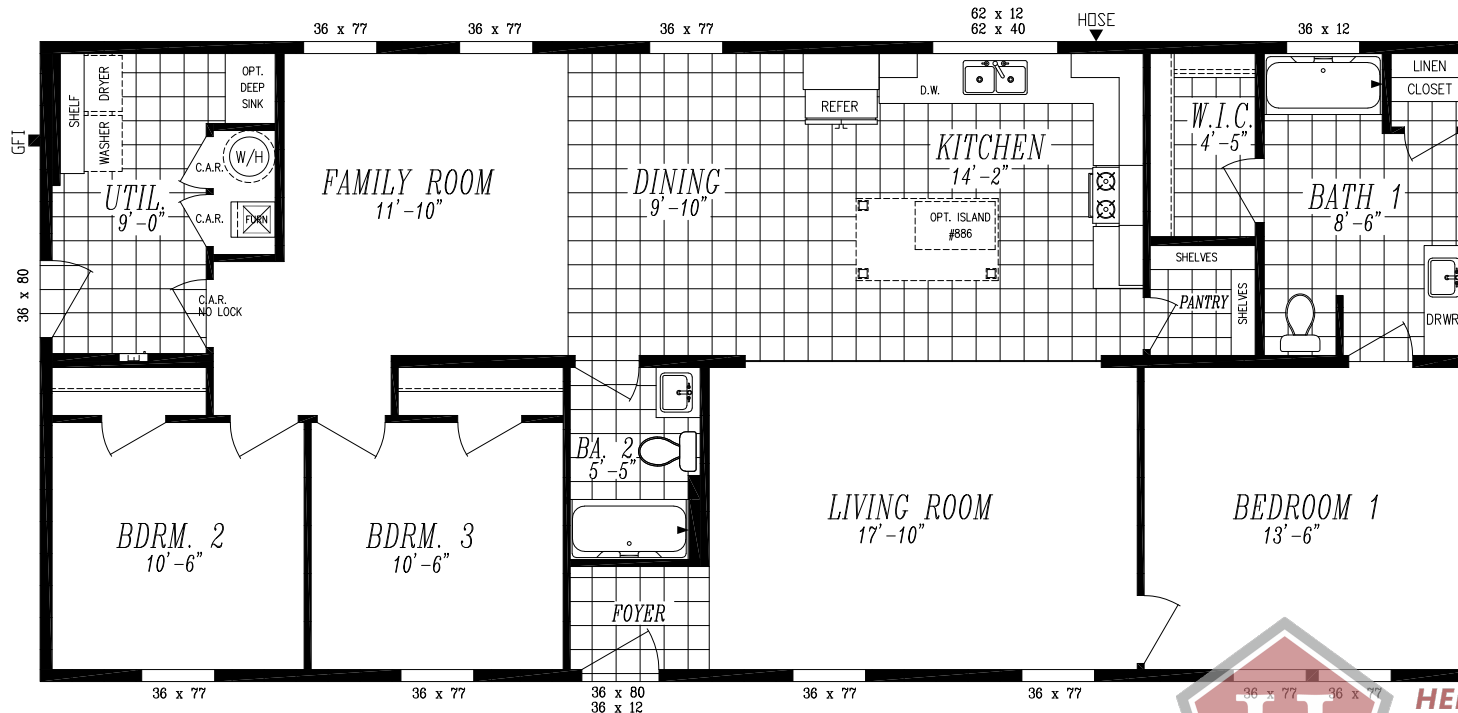

# COLUMBIA RIVER 2034

26'-8" x 60'-0"  
APPROX. 1,600 SQ. FT.

OPT. 48 X 72 SHWR  
W/ DBL LAVS

OPT. DLX BATH

OPT.  
DBL LAVS

**HERITAGE HOME CENTER**  
10910 EVERGREEN WAY  
EVERETT, WA 98204  
425-353-5464