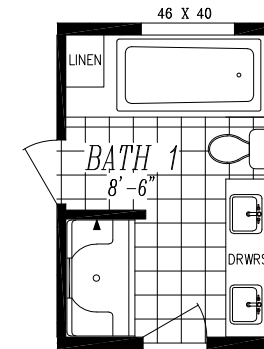

# COLUMBIA RIVER 2034

26'-8" x 60'-0"  
APPROX. 1,600 SQ. FT.

OPT. 48 X 72 SHWR  
W/ DBL LAVS

OPT. DLX BATH

OPT.  
DBL LAVS

**HERITAGE HOME CENTER**  
10910 EVERGREEN WAY  
EVERETT, WA 98204  
425-353-5464