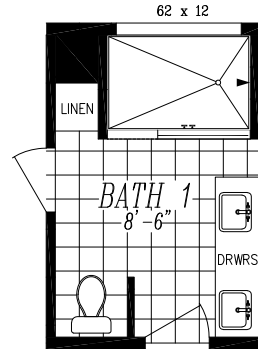

# COLUMBIA RIVER 2034

26'-8" x 60'-0"  
APPROX. 1,600 SQ. FT.

OPT. 48 X 72 SHWR  
W/ DBL LAVS

OPT. DLX BATH

OPT.  
DBL LAVS

**HERITAGE HOME CENTER**  
10910 EVERGREEN WAY  
EVERETT, WA 98204  
425-353-5464